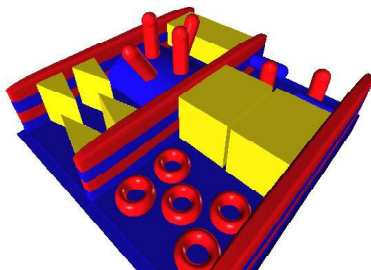

3-D OBSTACLE COURSE

A good adrenaline rush. This course totals over 70' from start to finish

Great for ages 5 and up