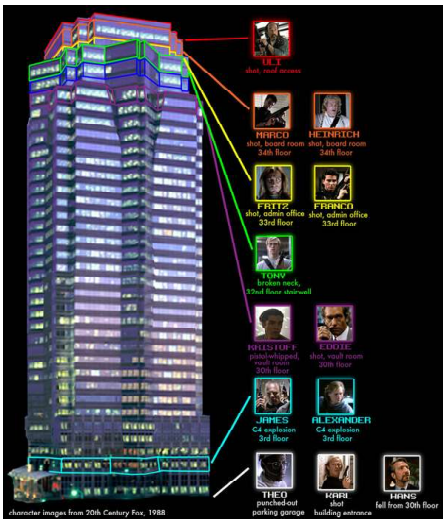

MORE MOBILE "ESCAPE ROOMS" AND THEMES

ESCAPE NAKATOMIA PLAZA... A DIE HARD EXPERIENCE

Experience 1: Bad Guy Hans Gruber... You are one of 12 guys with Hans Gruber. Your mission is to get in the elevator from the rooftop, manage to break into the vault, grab the money and escape out the front door in the lobby before time runs out. You have 20 minutes before John McClane gets you. Yippee Ki Ya!!!

Great for adults

Experience 2: Good Guy John McClane... You one of 12 guys with John McClane. Your mission is coming soon.

You have 20 minutes before Hans Gruber gets you. Yippee Ki Ya!!!

Great for adults