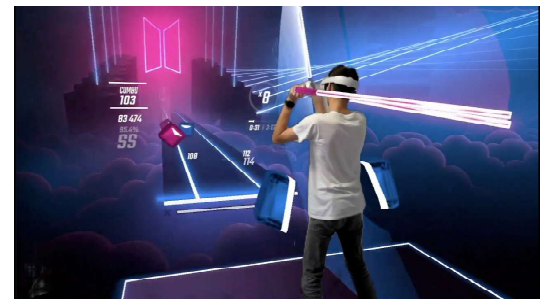

VR SNOWBOARDING

Attempt jumps, spins and flips while racing down a mountain. challenge yourself and friends to beat your time and speed.

All VR games include an LCD projector and large screen or Plasma T.V. to get the whole crowd involved.

VR GIANT PROJECTION GAMING

Any gaming system can be set up, viewed and played with any quantity or players. Wii bowling alley is shown above.

VR SHOOTING LASER SHOT

A simulation game that lets you hunt, shoot, trap or target your prey. Complete with screen, projector, gun and rifle and over 18 games to choose from. Used and tested by law enforcement.

PROFESSIONAL GOLF SIMULATOR

Foorrrree! Imagine being on the back nine of Augusta National, swing the club and tee off from our virtual golf course or driving range

VR OCULUS GAMING

Any gaming system can be set up, viewed and played with any quantity or players. Wii bowling alley is shown above.