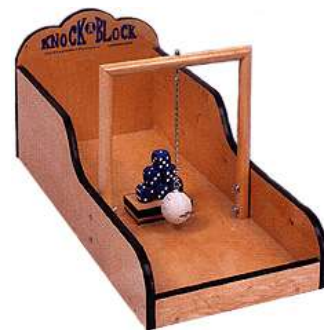

CARNIVAL BOOTHS & GAMES

ULTIMATE AMUSEMENTS HAS A COMPLETE LINE OF MIDWAY GAMES, BOOTHS, AND CARNIVAL ATTRACTIONS. THESE ITEMS MAY BE RENTED WITH OR WITHOUT ATTENDANTS, PRIZES, OR DELIVERY.

CARNIVAL BOOTH - FULL

CARNIVAL BOOTH - HALF CLOSED

CARNIVAL BOOTH - HALF OPEN

PIG RACES

TIN PAN ALLEY

STAR DART

KNOCK A BLOCK

BEAN BAG TOSS

SHOCK WAVE