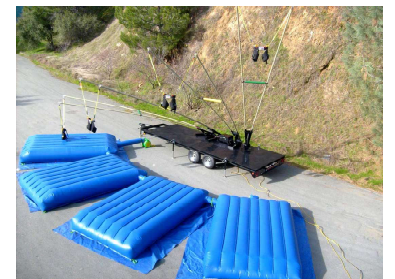

EXTREME IN LINE QUAD JUMPERS

Take flight as you jump and do flips on our Extreme Air Inline Quad Jumpers. Accommodates up to 4 participants at a time on individual jump pads. Includes inflatable pads, harnesses and staff.
Great for ages 6 and up and up to 300 lbs per rider

BIRTHDAYS, COLLEGE EVENTS, SPRING FLINGS, FESTIVALS, COMPANY PICNICS, PROMOTIONS, GRAD PARTIES, AFTER PROMS, SAFE AND SANE EVENTS