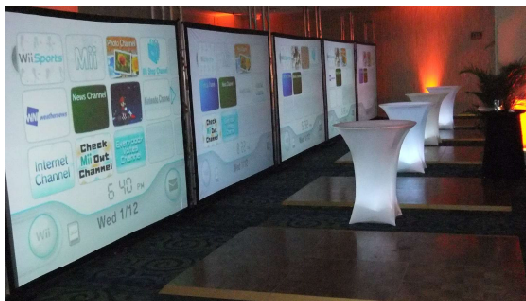

VR GIANT PROJECTION GAMING

Any gaming system can be set up, viewed and played with any quantity or players. Wii bowling alley is shown above.