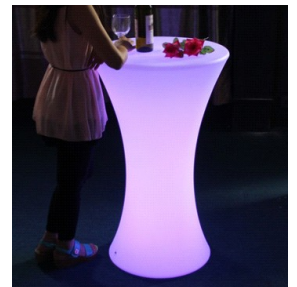

LED FURNITURE AND WHITE LOUNGE FURNITURE

LED SERPENTINE BENCH

LED CUBE

LED RECTANGULAR BENCH

LED COCKTAIL CHAIRS

LED COCKTAIL CHAIRS

LED COCKTAIL TABLE

UP-LIGHTING