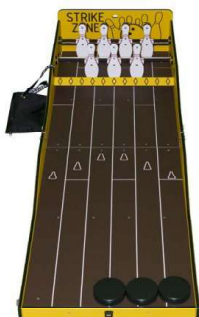

QUARTERBACK TOSS

ZAP THE ZOMBIES

KICK & SCORE SOCCER

TRICK AND TREAT

DOUBLE ROLLER BOWLER

SKEE-PUTT

MAZE RUNNER

MAP MANIA

STRIKE ZONE

BOTTLES UP

SLINGSHOT

FLAP ATTACK

**LIKE US ON FACEBOOK @ULTIMATEAMUSEMENTS
FOLLOW US ON TWITTER @ULTIMATEAMUSE**

CONCESSIONS AND FOOD ITEMS

POPCORN MACHINE AND CART

HOT DOG COOKER